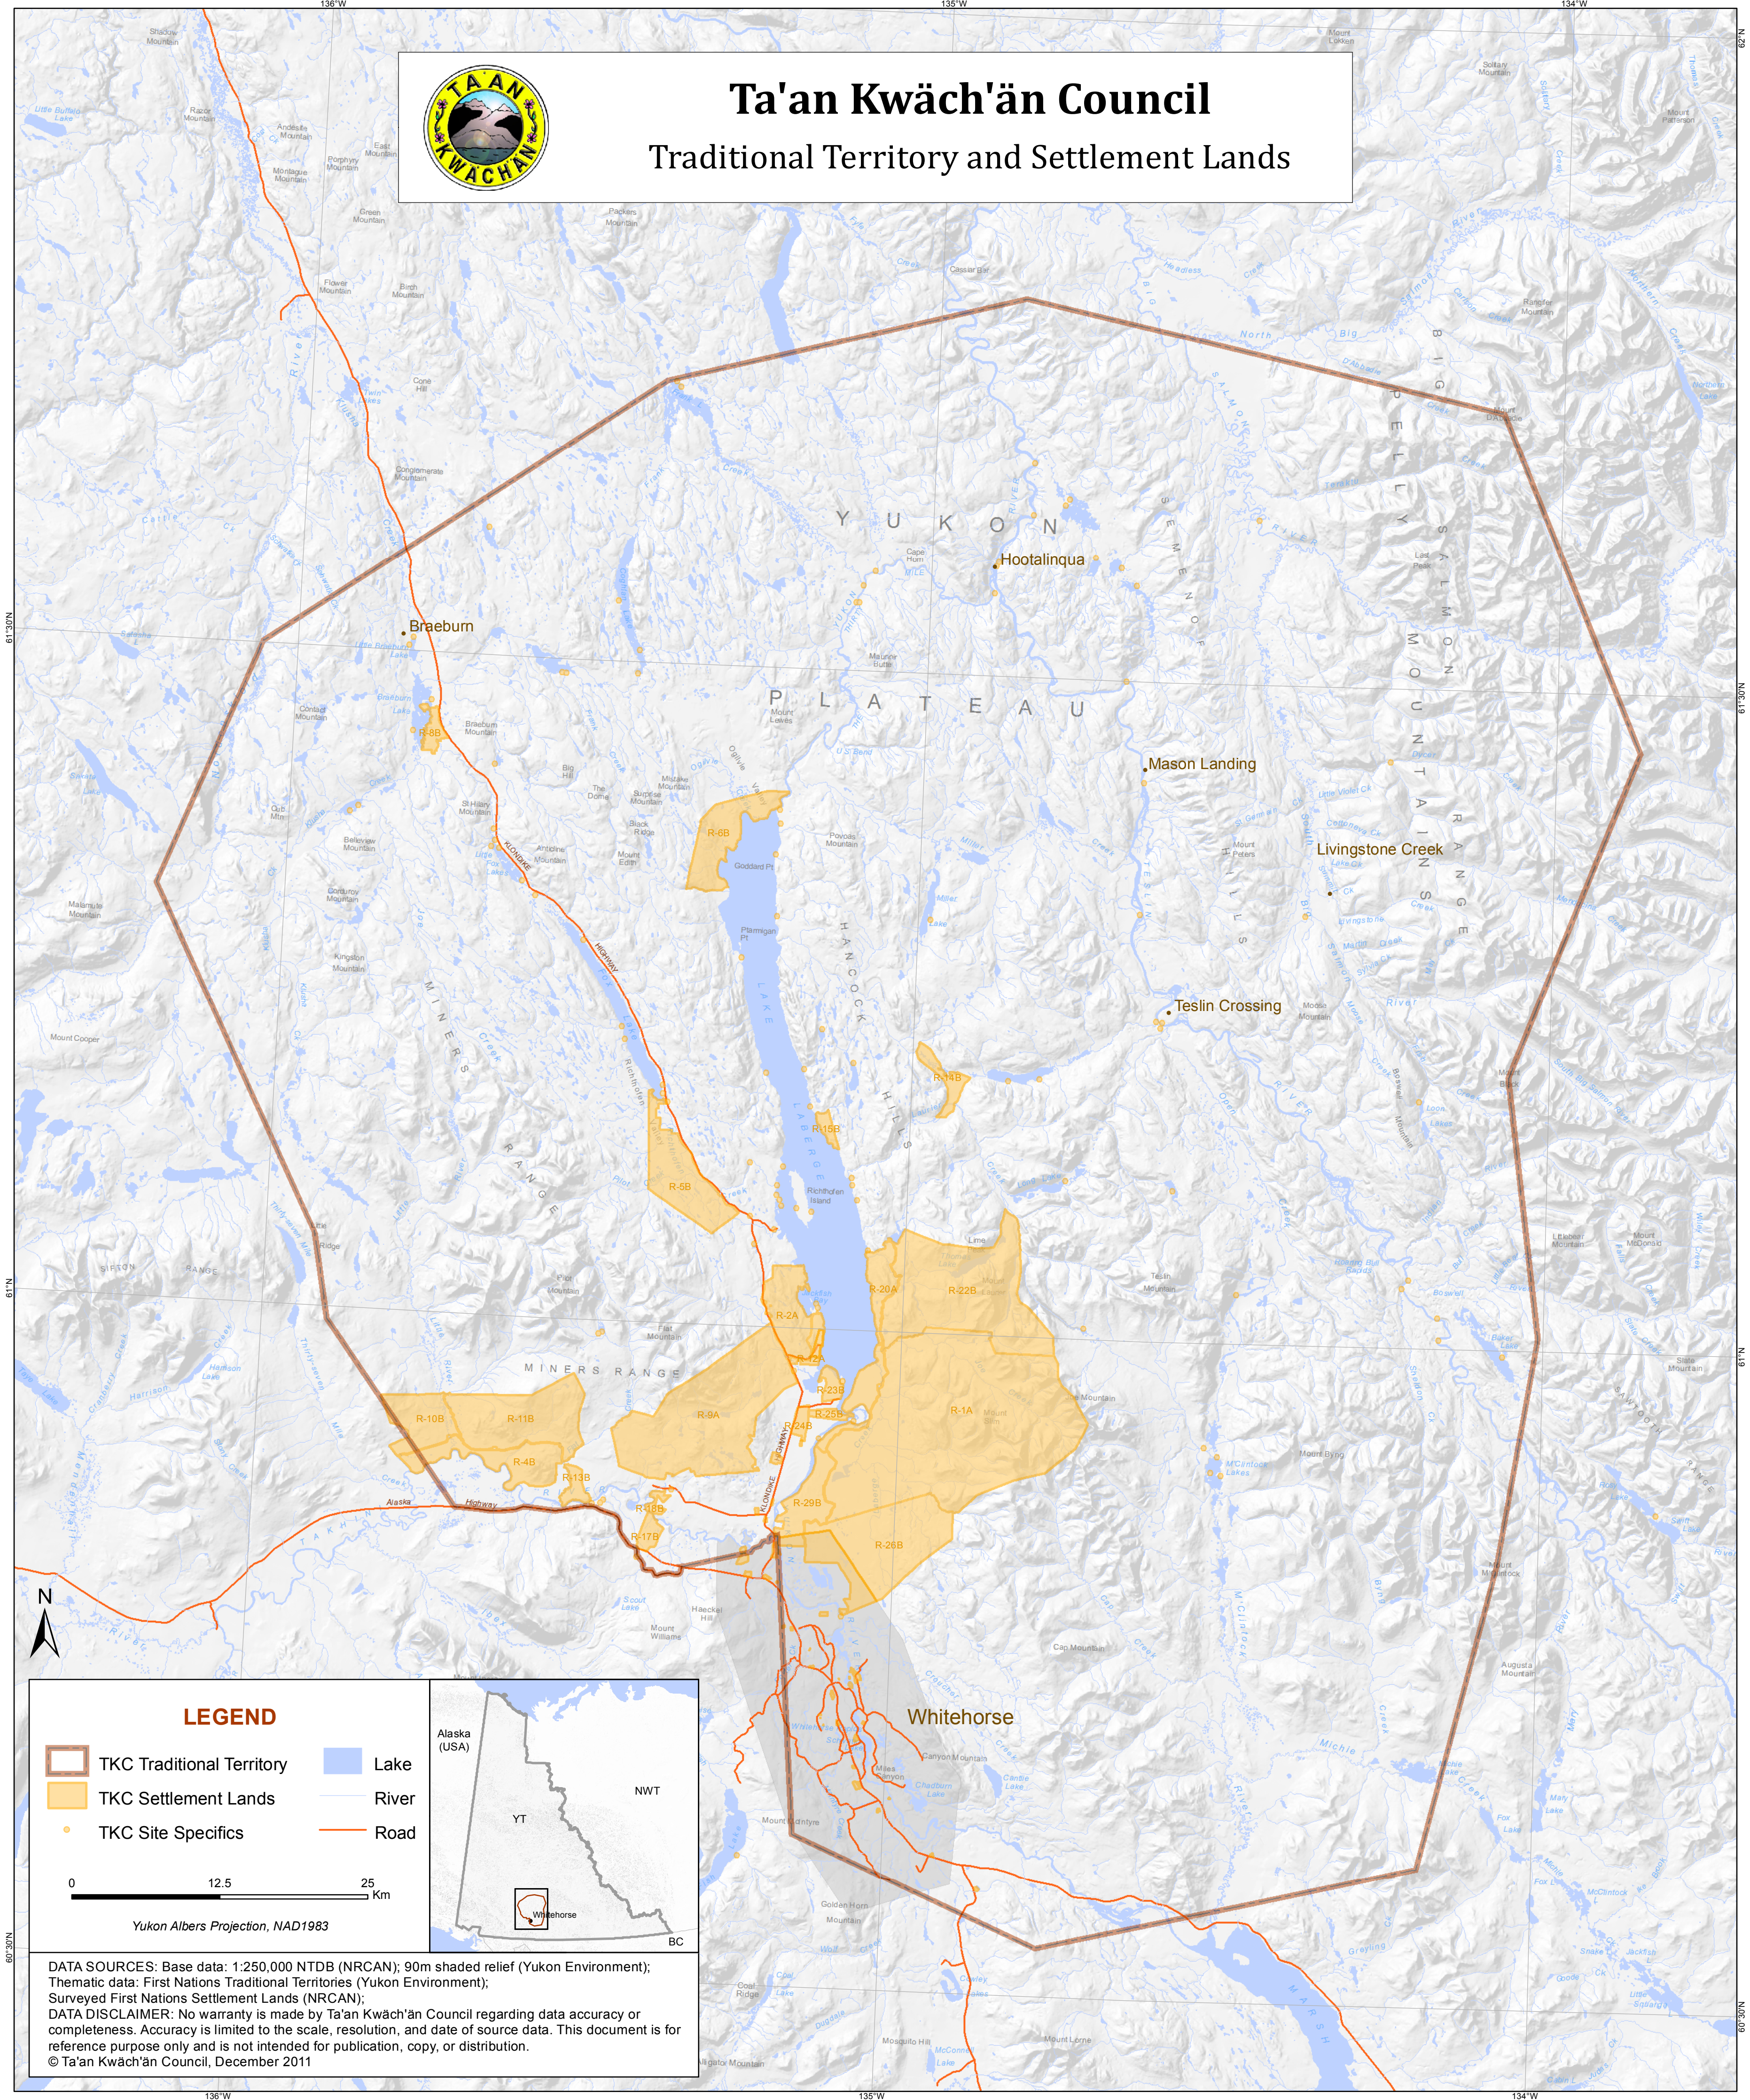

# Ta'an Kwäch'an Council

## Traditional Territory and Settlement Lands

### LEGEND

- TKC Traditional Territory
- TKC Settlement Lands
- TKC Site Specifics
- Lake
- River
- Road

0 12.5 25 Km

Yukon Albers Projection, NAD1983

DATA SOURCES: Base data: 1:250,000 NTDB (NRCAN); 90m shaded relief (Yukon Environment); Thematic data: First Nations Traditional Territories (Yukon Environment); Surveyed First Nations Settlement Lands (NRCAN);  
 DATA DISCLAIMER: No warranty is made by Ta'an Kwäch'an Council regarding data accuracy or completeness. Accuracy is limited to the scale, resolution, and date of source data. This document is for reference purpose only and is not intended for publication, copy, or distribution.  
 © Ta'an Kwäch'an Council, December 2011